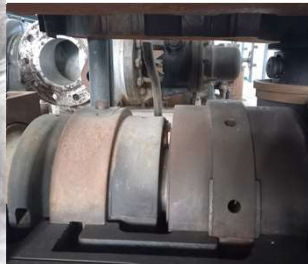

Transfo Window Art – Summer 2020

⚡ Inspired by machine details

inspiration

inspiration

Impressions